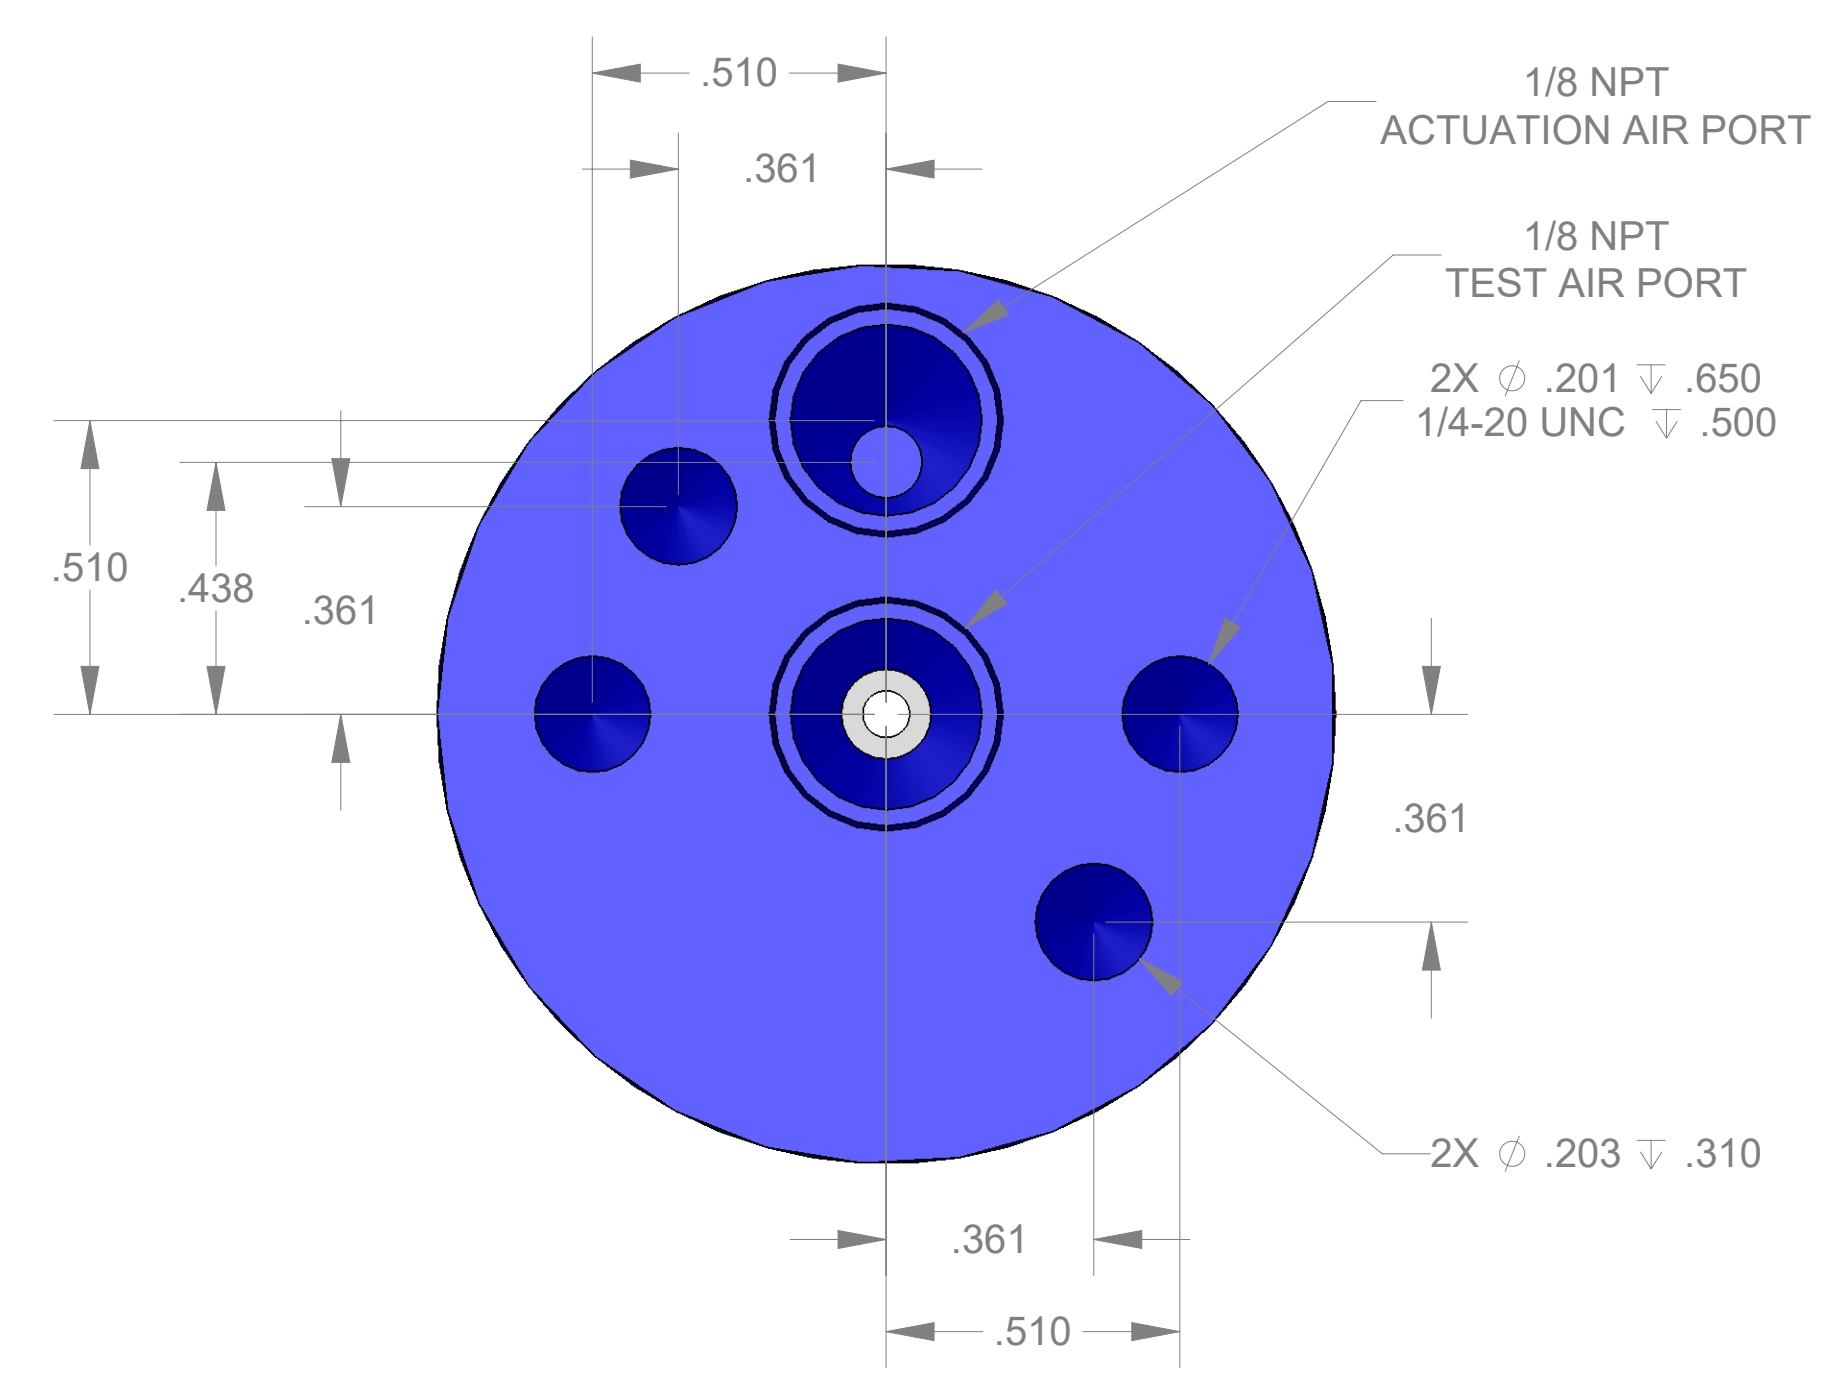

ITEM NO.	PART NUMBER	DESCRIPTION	QTY.
10	MACH-004181	BODY, CTS, CI31	1
20	MACH-004248	Cap, CTS, CI31	1
30	MACH-054203	Stem, CTS, CI31-E1.0	1
40	MACH-004577	Spacer, CTS, CI31	1
50	SEAL-005436	CI31-ORING 109	1
60	SEAL-005438	CI31-ORING 216	1
70	MACH-004295	Nose, CTS, CI31-AD	1
80	SEAL-004778	Seal, CTS, CI31-AD	1
90	MACH-004429	Washer, CTS, CI31-AD	1
100	MACH-004578	Spacer Extension, CTS, CI31	1

REVISIONS			
REV.	DESCRIPTION	DATE	APPROVED
A	Initial Release	02-04-2026	KM
B	Nose material changed from brass to 316 stainless steel	03-12-2026	KM

SIZE	DESCRIPTION	REV
D	Connect Assembly, CTS, CI31-AD-E1.0	B
PART NUMBER	CTSC-001553	
DATE	7/19/05	
DRAWN BY	KM	CHECKED BY
SHEET	1	OF 1