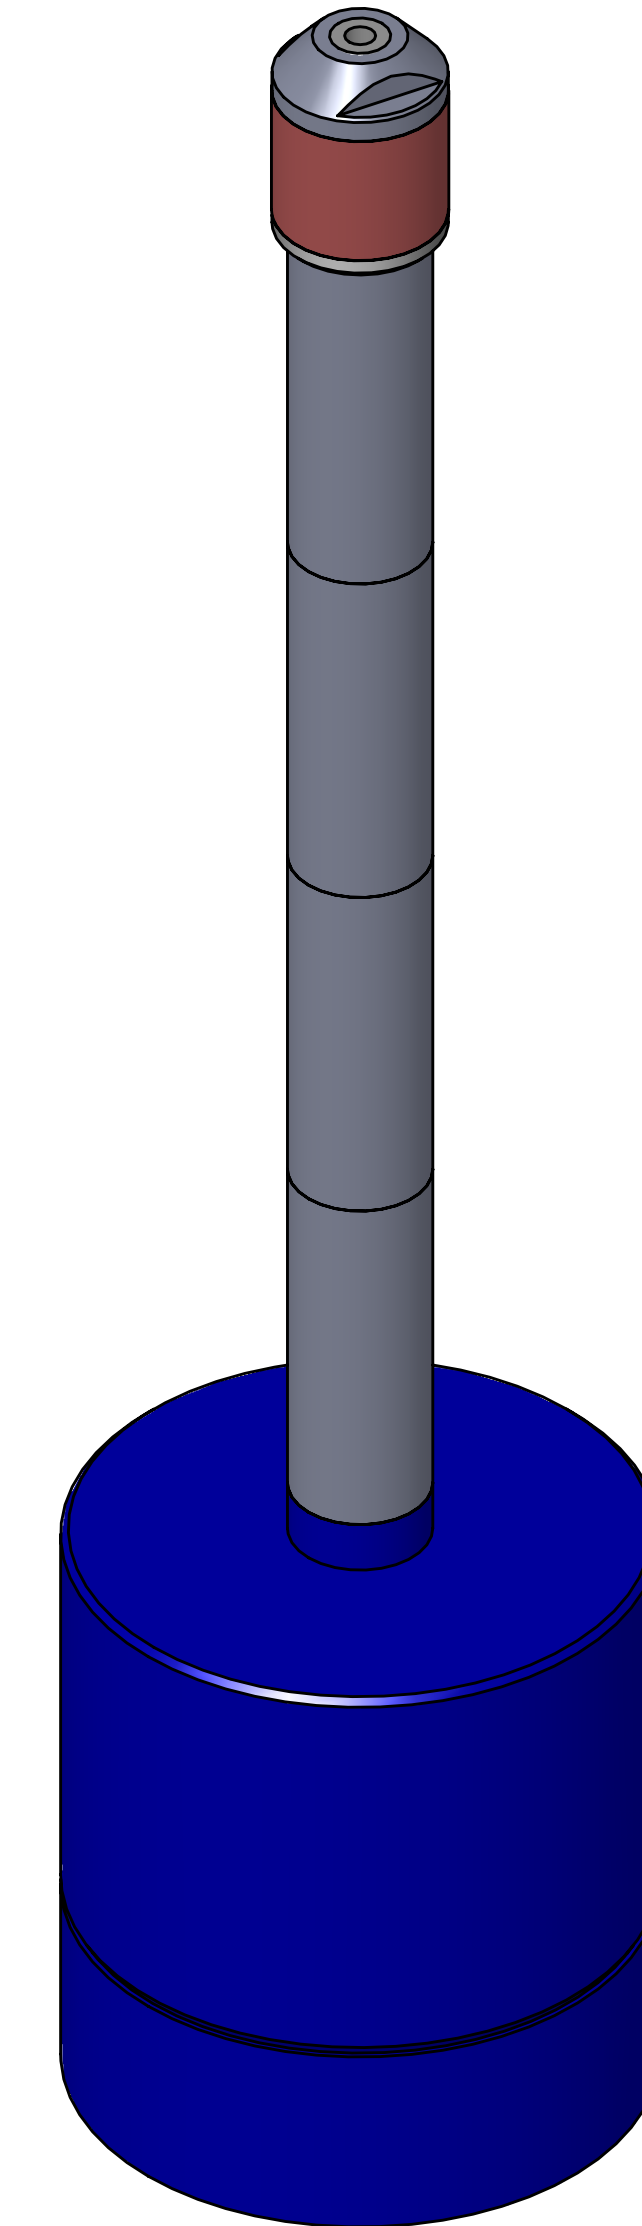

SECTION A-A

ITEM NO.	PART NUMBER	DESCRIPTION	QTY.
10	MACH-004181	BODY, CTS, CI31	1
20	MACH-004248	Cap, CTS, CI31	1
30	MACH-054206	Stem, CTS, CI31-E4.0	1
40	MACH-004577	Spacer, CTS, CI31	1
50	SEAL-005436	CI31-ORING 109	1
60	SEAL-005438	CI31-ORING 216	1
70	MACH-004293	Nose, CTS, CI31-AC	1
80	SEAL-004772	Seal, CTS, CI31-AC	1
90	MACH-004428	Washer, CTS, CI31-AC	1
100	MACH-004578	Spacer Extension, CTS, CI31	4

REVISIONS			
REV.	DESCRIPTION	DATE	APPROVED
A	Initial Release	02-16-2026	KM
B	Nose material changed from brass to 316 stainless steel	03-12-2026	KM

SIZE	DESCRIPTION	REV
D	Connect Assembly, CTS, CI31-AC-E4.0	B
PART NUMBER	CTSC-001542	
DATE	7/19/05	DRAWN BY: KM CHECKED BY: KM SHEET 1 OF 1