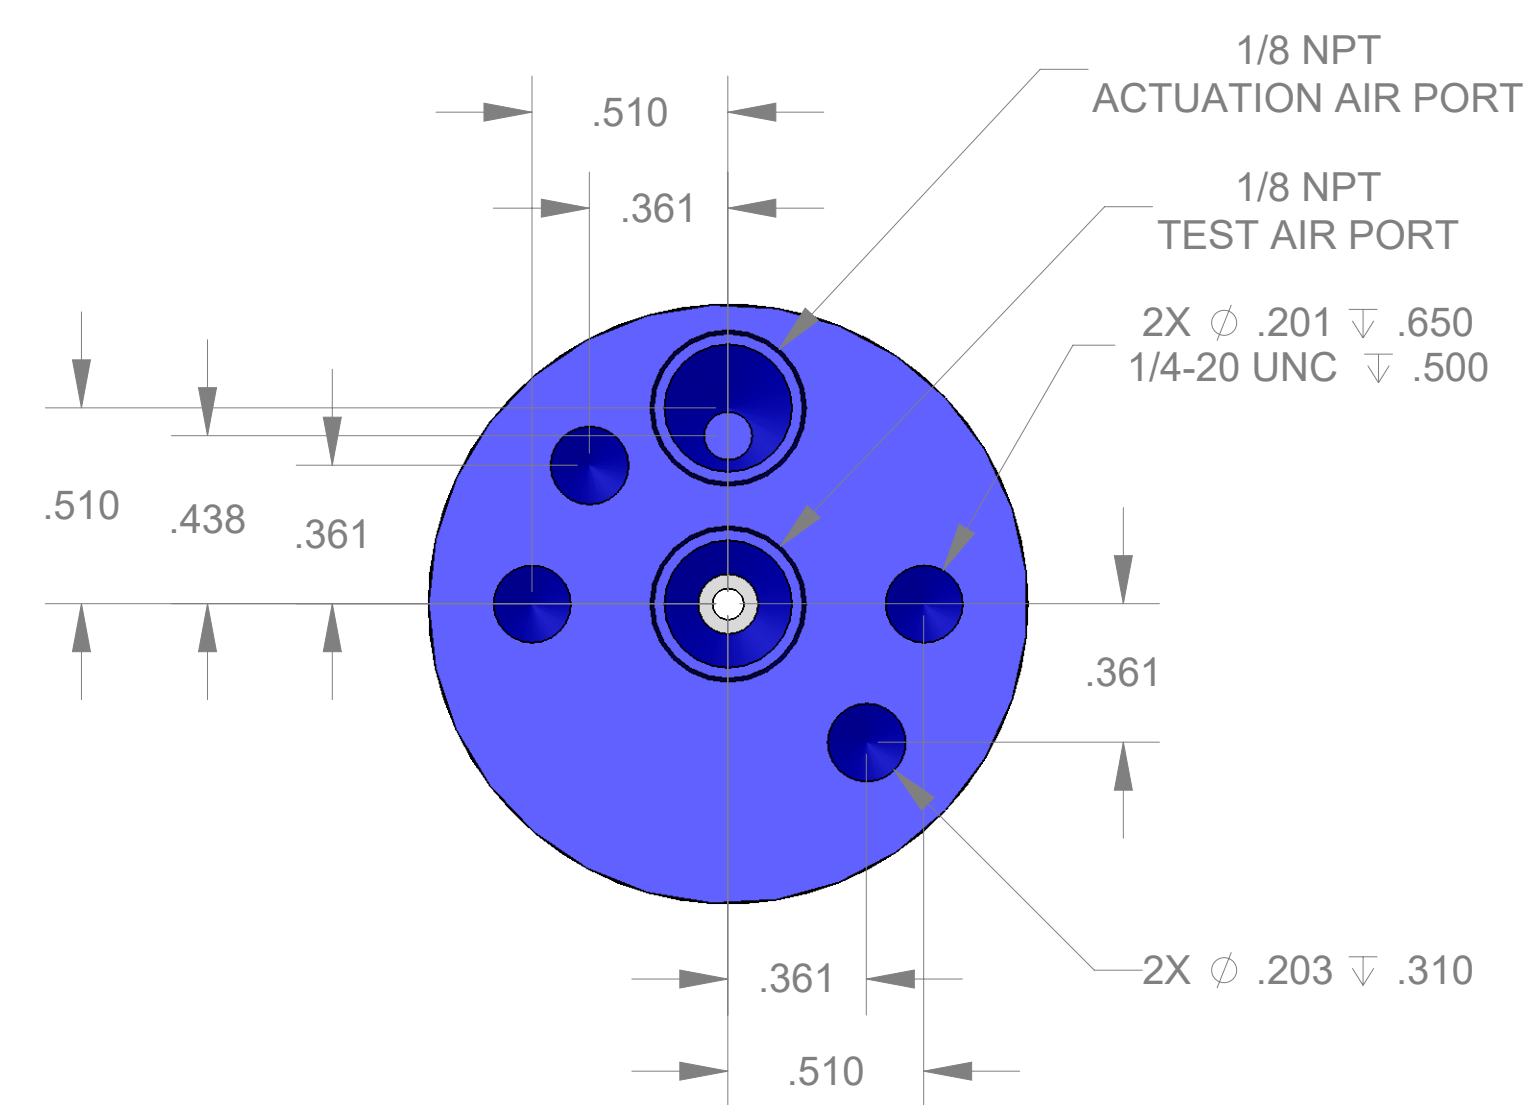

ITEM NO.	PART NUMBER	DESCRIPTION	QTY.
10	MACH-004181	BODY, CTS, CI31	1
20	MACH-004248	Cap, CTS, CI31	1
30	MACH-054206	Stem, CTS, CI31-E4.0	1
40	SEAL-005436	CI31-ORING 109	1
50	SEAL-005438	CI31-ORING 216	1
60	MACH-004292	Nose, CTS, CI31-AB	1
70	SEAL-004767	Seal, CTS, CI31-AB	1
80	MACH-004230	Seal Holder, CTS, CI31-AB	1
90	MACH-004578	Spacer Extension, CTS, CI31	4

SECTION A-A

REVISIONS			
REV.	DESCRIPTION	DATE	APPROVED
A	Initial Release	02-16-2026	KM
B	Nose material changed from brass to 316 stainless steel	04-06-2026	KM

SIZE	D	DESCRIPTION	Connect Assembly, CTS, CI31-AB-E4.0
PART NUMBER	CTSC-001528		REV B
DATE	7/19/05	DRAWN BY KM	CHECKED BY KM SHEET 1 OF 1

FILE LOCATION: C:\PDM\PDM\R&D Product Development\CTS Connects\CI\Connect Assembly\Standard\CI31\4in Stem Extension\CTSC-001528

Monday, April 6, 2026