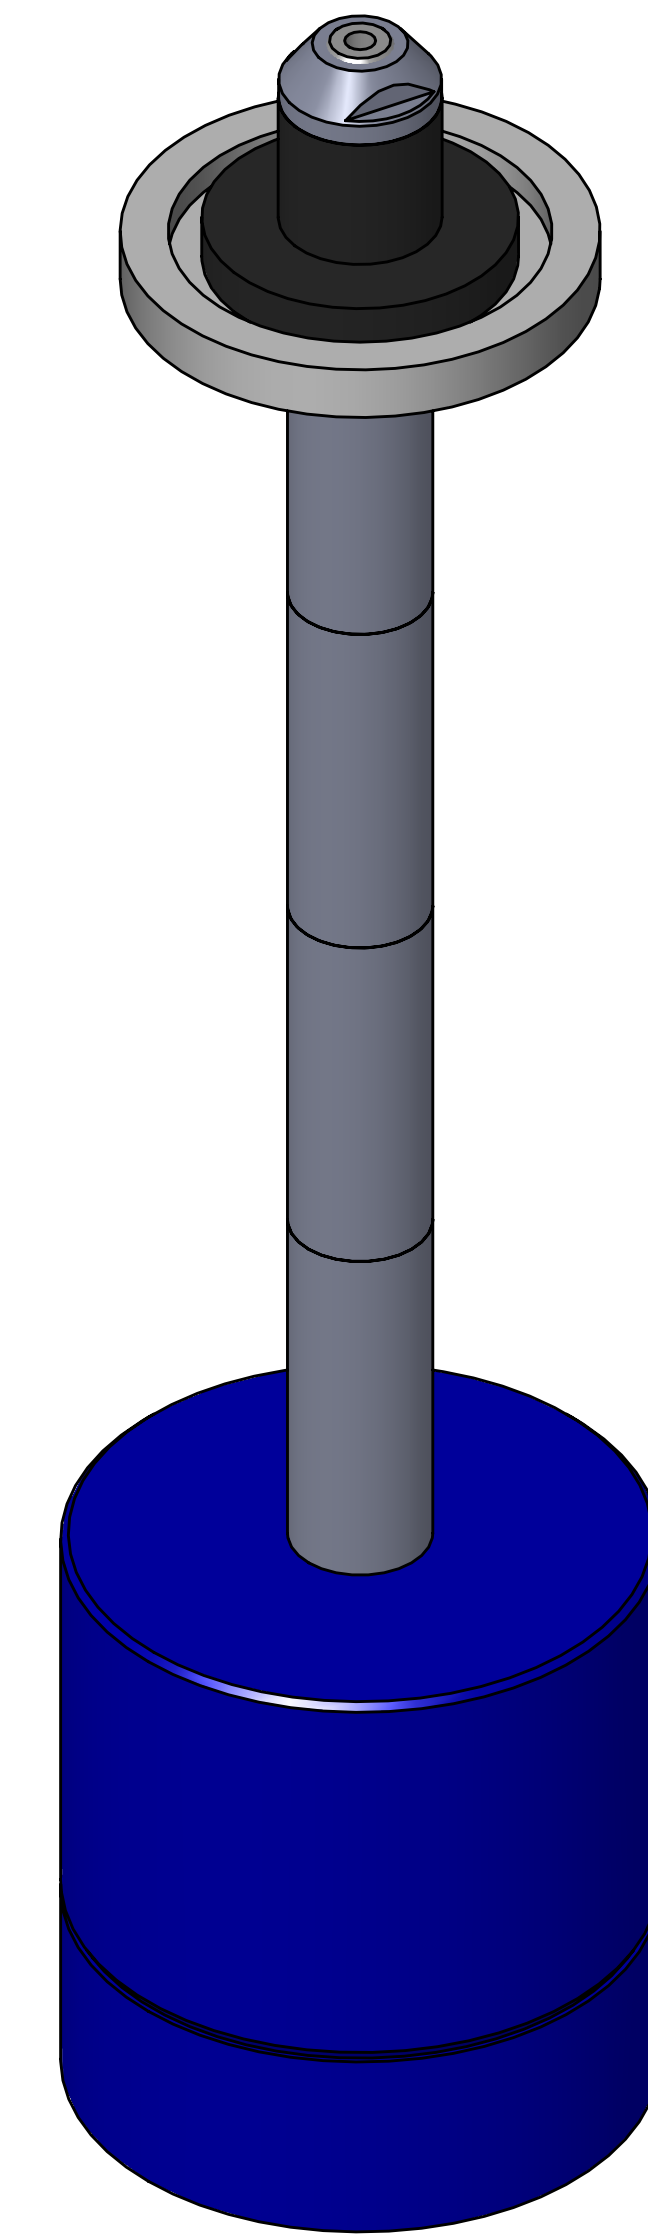

ITEM NO.	PART NUMBER	DESCRIPTION	QTY.
10	MACH-004181	BODY, CTS, CI31	1
20	MACH-004248	Cap, CTS, CI31	1
30	MACH-054206	Stem, CTS, CI31-E4.0	1
40	SEAL-005436	CI31-ORING 109	1
50	SEAL-005438	CI31-ORING 216	1
60	MACH-004292	Nose, CTS, CI31-AB	1
70	SEAL-004767	Seal, CTS, CI31-AB	1
80	MACH-004230	Seal Holder, CTS, CI31-AB	1
90	MACH-004578	Spacer Extension, CTS, CI31	4

SECTION A-A

REVISIONS			
REV.	DESCRIPTION	DATE	APPROVED
A	Initial Release	02-16-2026	KM
B	Nose material changed from brass to 316 stainless steel	04-06-2026	KM

SIZE	D	DESCRIPTION	Connect Assembly, CTS, CI31-AB-E4.0
PART NUMBER	CTSC-001528		REV B
DATE	7/19/05	DRAWN BY KM	CHECKED BY KM SHEET 1 OF 1