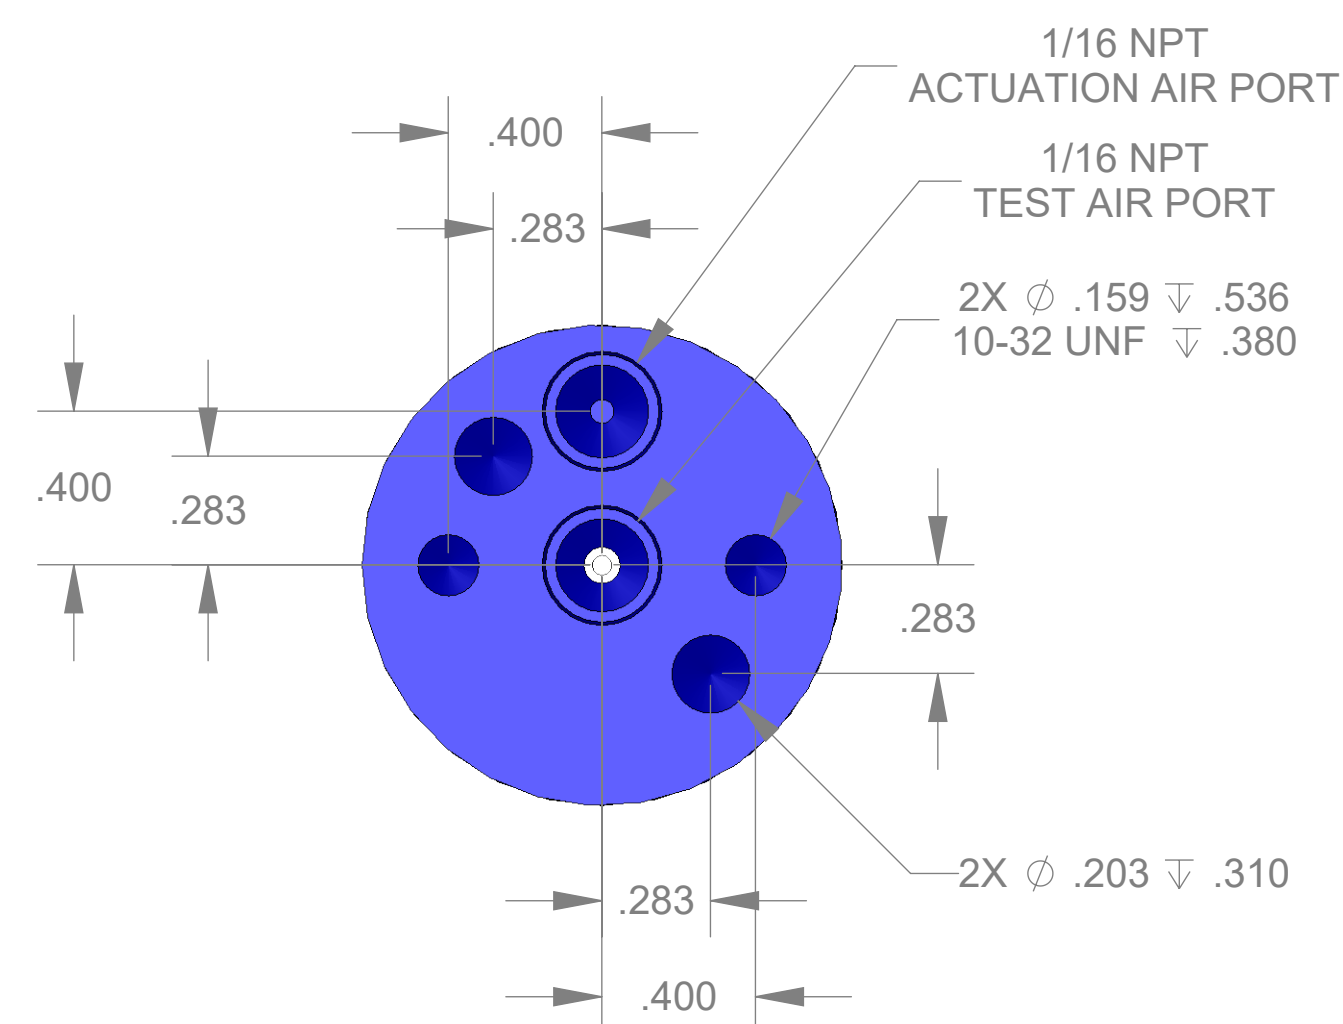

ITEM NO.	PART NUMBER	DESCRIPTION	QTY.
10	MACH-004180	BODY, CTS, CI30	1
20	MACH-004247	Cap, CTS, CI30	1
30	MACH-004278	Nose, CTS, CI30-AB	1
40	MACH-004418	Washer, CTS, CI30-AB	1
50	MACH-004571	SPACER, CTS, CI30	1
60	MACH-054202	Stem, CTS, CI30-E4.0	1
70	SEAL-004725	Seal, CTS, CI30-AB	1
80	SEAL-005446	CI30-ORING 009	1
90	SEAL-005447	CI30-ORING 119	1
100	MACH-004572	Extension Spacer, CTS, CI30	4

SECTION A-A

REVISIONS			
REV.	DESCRIPTION	DATE	APPROVED
A	Initial Release	02-03-2026	KM
B	Nose material changed from brass to 316 stainless steel	03-12-2026	KM

SIZE	D	DESCRIPTION	Connect Assembly, CTS, CI30-AB-E4.0
PART NUMBER	CTSC-001481		REV B
DATE	7/01/15	DRAWN BY KM	CHECKED BY KM SHEET 1 OF 1

FILE LOCATION: C:\PDM\PDM\R&D\Product Development\CTS Connects\CI\Connect Assembly\Standard\CI30\4in Stem Extension\CTSC-001481