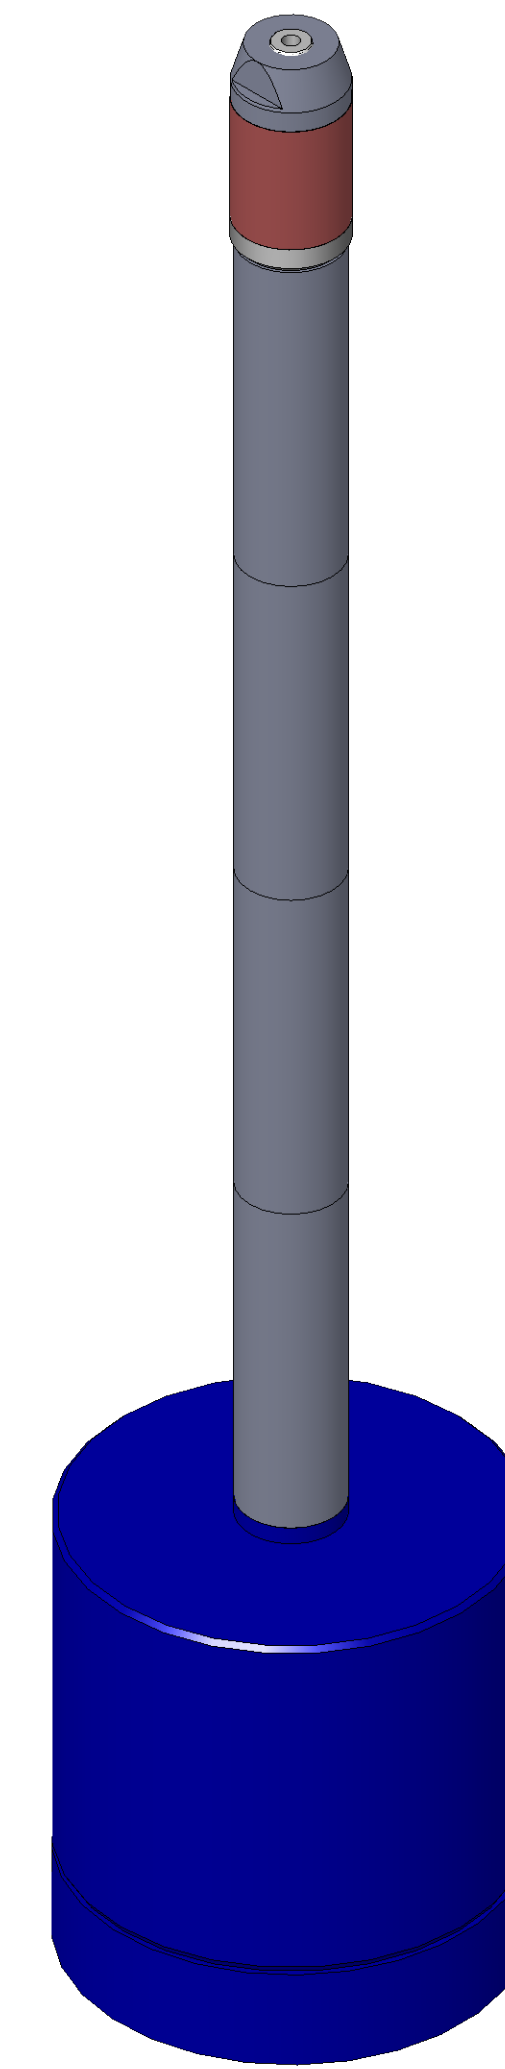

ITEM NO.	PART NUMBER	DESCRIPTION	QTY.
10	MACH-004180	BODY, CTS, CI30	1
20	MACH-004247	Cap, CTS, CI30	1
30	MACH-004278	Nose, CTS, CI30-AB	1
40	MACH-004418	Washer, CTS, CI30-AB	1
50	MACH-004571	SPACER, CTS, CI30	1
60	MACH-054202	Stem, CTS, CI30-E4.0	1
70	SEAL-004725	Seal, CTS, CI30-AB	1
80	SEAL-005446	CI30-ORING 009	1
90	SEAL-005447	CI30-ORING 119	1
100	MACH-004572	Extension Spacer, CTS, CI30	4

SECTION A-A

REVISIONS			
REV.	DESCRIPTION	DATE	APPROVED
A	Initial Release	02-03-2026	KM
B	Nose material changed from brass to 316 stainless steel	03-12-2026	KM

SIZE	D	DESCRIPTION	Connect Assembly, CTS, CI30-AB-E4.0
PART NUMBER	CTSC-001481		REV B
DATE	7/01/15	DRAWN BY KM	CHECKED BY KM SHEET 1 OF 1

FILE LOCATION: C:\PDM\PDM\R&D\Product Development\CTS Connects\CI\Connect Assembly\Standard\CI30\4in Stem Extension\CTSC-001481