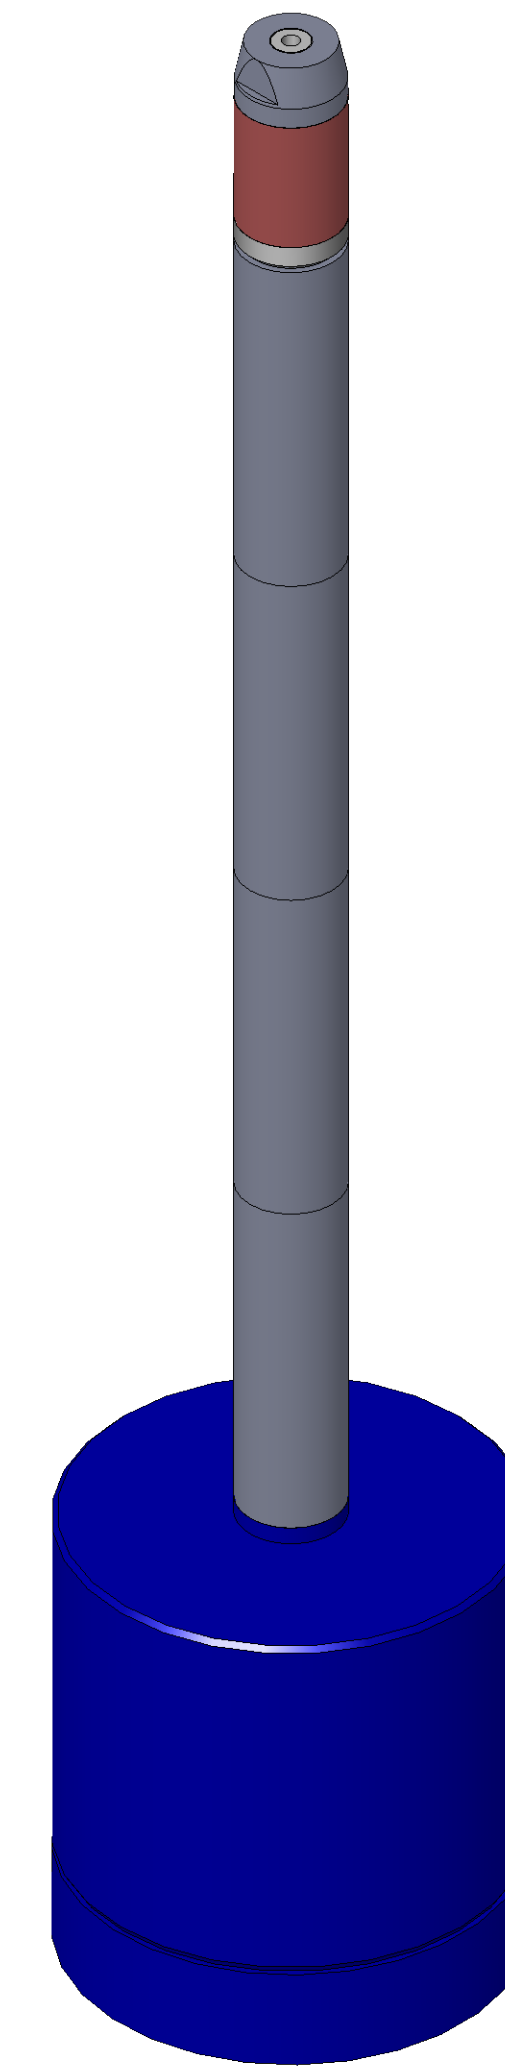

ITEM NO.	PART NUMBER	DESCRIPTION	QTY.
10	MACH-004180	BODY, CTS, CI30	1
20	MACH-004247	Cap, CTS, CI30	1
30	MACH-004276	Nose, CTS, CI30-AA	1
40	MACH-004417	Washer, CTS, CI30-AA	1
50	MACH-004571	SPACER, CTS, CI30	1
60	MACH-054202	Stem, CTS, CI30-E4.0	1
70	SEAL-004720	Seal, CTS, CI30-AA	1
80	SEAL-005446	CI30-ORING 009	1
90	SEAL-005447	CI30-ORING 119	1
100	MACH-004572	Extension Spacer, CTS, CI30	4

SECTION A-A

REVISIONS			
REV.	DESCRIPTION	DATE	APPROVED
A	Initial Release	02-03-2026	KM
B	Nose material changed from brass to 316 stainless steel	03-12-2026	KM

SIZE	DESCRIPTION	REV
D	Connect Assembly, CTS, CI30-AA-E4.0	B
PART NUMBER		REV
CTSC-001467		B
DATE	DRAWN BY	CHECKED BY
7/01/15	KM	KM
SHEET		OF
1		1

FILE LOCATION: \\PDM\PDM\R&D\Product Development\CTS Connects\CI\Connect Assembly\Standard\CI30\4in Stem Extension\CTSC-001467