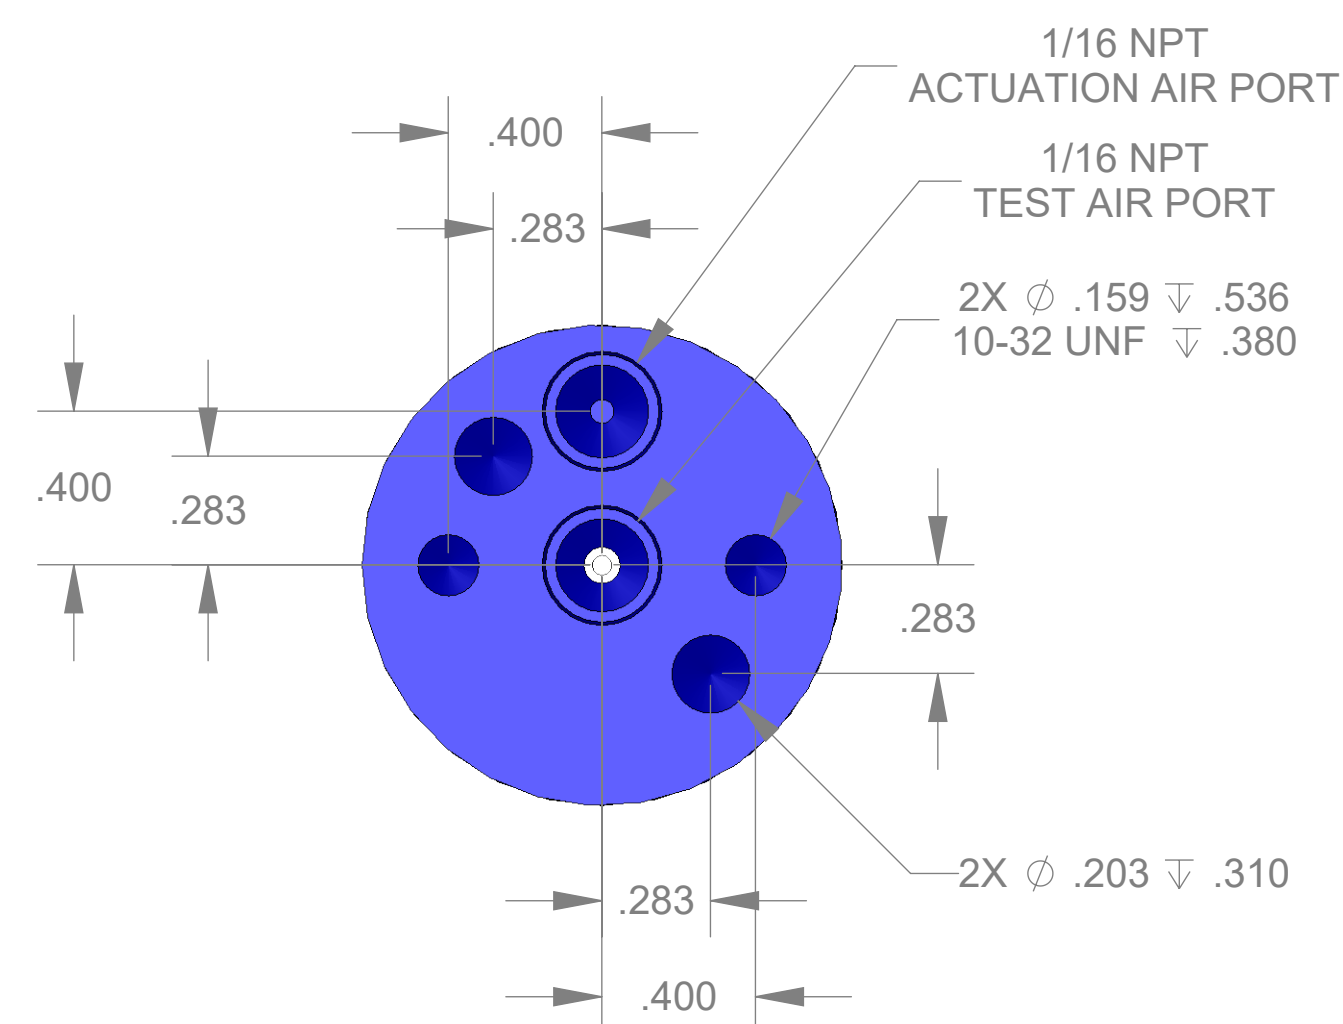

ITEM NO.	PART NUMBER	DESCRIPTION	QTY.
10	MACH-004180	BODY, CTS, CI30	1
20	MACH-004247	Cap, CTS, CI30	1
30	MACH-004276	Nose, CTS, CI30-AA	1
40	MACH-004417	Washer, CTS, CI30-AA	1
50	MACH-004571	SPACER, CTS, CI30	1
60	MACH-054202	Stem, CTS, CI30-E4.0	1
70	SEAL-004720	Seal, CTS, CI30-AA	1
80	SEAL-005446	CI30-ORING 009	1
90	SEAL-005447	CI30-ORING 119	1
100	MACH-004572	Extension Spacer, CTS, CI30	4

SECTION A-A

REVISIONS			
REV.	DESCRIPTION	DATE	APPROVED
A	Initial Release	02-03-2026	KM
B	Nose material changed from brass to 316 stainless steel	03-12-2026	KM

SIZE	DESCRIPTION	REV
D	Connect Assembly, CTS, CI30-AA-E4.0	B
PART NUMBER		REV
CTSC-001467		B
DATE	DRAWN BY	CHECKED BY
7/01/15	KM	KM
SHEET		OF
1		1

FILE LOCATION: \\PDM\PDM\R&D\Product Development\CTS Connects\CI\Connect Assembly\Standard\CI30\4in Stem Extension\CTSC-001467